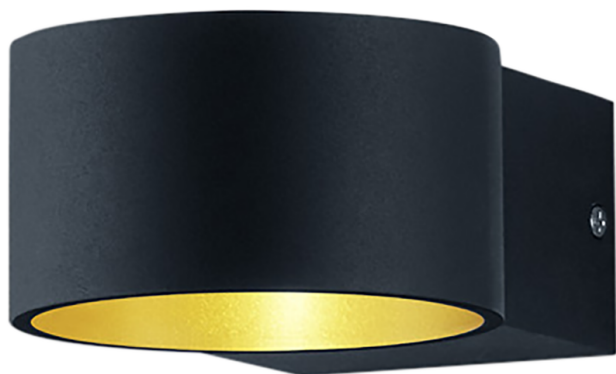

Wall lamp

LACAPO – 223410132

incl. 1x SMD LED, 4,3W · 1x 430lm, 3000K

- **OSRAM inside**
- **Up and Down lighting**
- **Wallmounting**
- **Not dimmable**

Material construction

Metal - Black mat

Product dimensions

Width: 10cm
Height: 6cm
Weight: 0,6kg

Technical data

Light source: SMD – LED (integrated)
Watt: 4,3W
Lumen: 1x 430lm
Kelvin: 3000K
Color rendering (CRI): > 80 CRI
Lifetime: 50000H
Switching cycles: 50000x ON/OFF