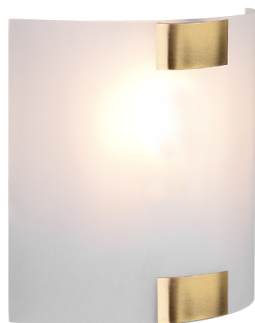

Wall lamp

PURA – 212700104

excl. 1x E27 · max. 40W

- **Wallmounting**
- **IP20**
- **Lamp(s) not included**

Wall lamp PURA is a classic lamp for your home, which convinces with its simple design. The white glass decor emits a soft light and creates a harmonious atmosphere in almost all classically to modernly furnished living spaces. The purist design of this lamp is a mix of noble metal look in old brass and a white glass. For energy-saving lighting, it is recommended to use an LED illuminant. These are an optimal alternative to conventional halogen lamps and stand for a high quality of light and energy savings of up to 80%. In addition, LED lamps help you benefit from a long service life, low heat generation and at the same time protect the environment.

Material construction

Metal · Old brass
Glass · White

Product dimensions

Width: 20cm
Height: 20cm
Weight: 0,5kg

Technical data

Light source: excl. 1x E27 · max. 40W
operating voltage: 230V ~ 50Hz
Protection grade: 1
IP classification: IP20